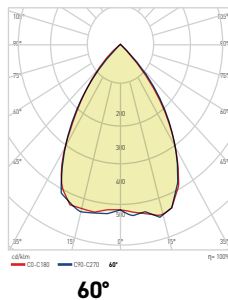

Farklı lens opsiyonlarımız mevcuttur. Lütfen iletişime geçiniz. Spor salonu uygulamaları için, dereceli montaj aparatı opsiyonu mevcuttur.

OSRAM LED
LUMILEDS | NICHIA
OSRAM Driver Industry Series | PHILIPS Driver