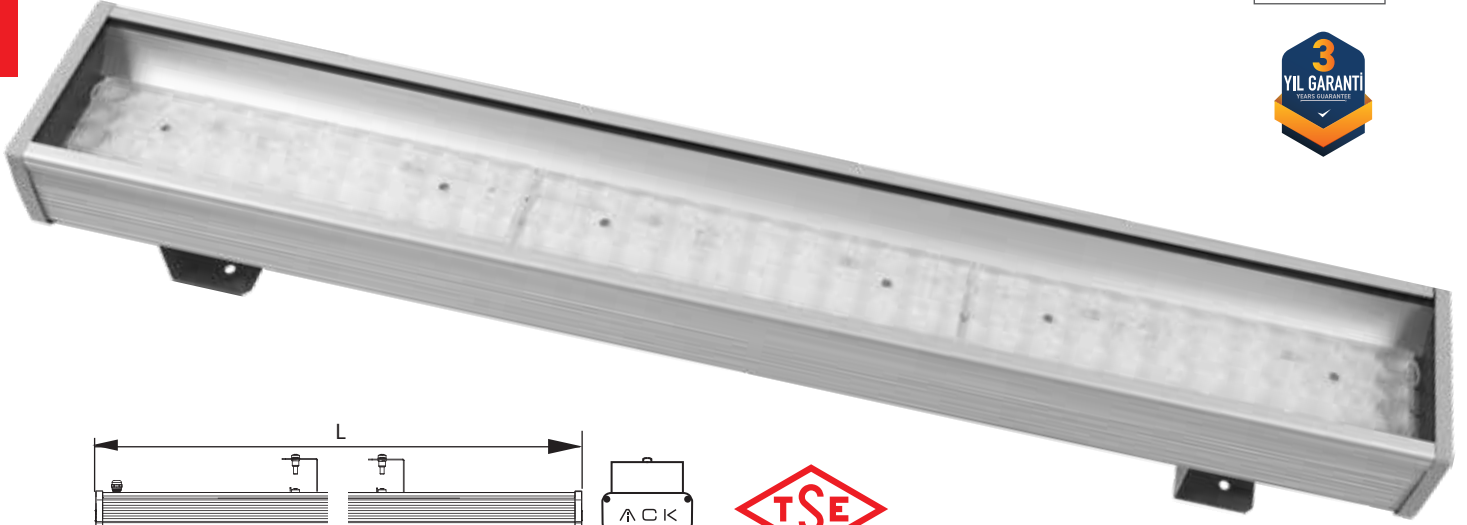

TR LED Yüksek Tavan Armatürü
EN LED Highbay Luminaire

MADE IN
TÜRKİYE