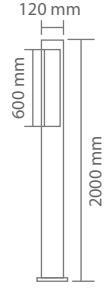

TR Regulus Alüminyum LED Bahçe Armatürleri
EN Regulus Aluminum LED Garden Fixtures

MADE IN
TÜRKİYE

Materyal: Alüminyum+Pleksi Glass / Statik Toz Boyalı
Material: Aluminum+Pleksi Glass / Static Powder Coated

KOD CODE	WATT	YÜKSEKLİK HEIGHT	CCT	FİYAT PRICE
AG43-04001	25 W	2000 mm	3000 K	580,00 USD

AC 220V
240V | 50-60
Hz | IP44 | 25°C
50°C

Materyal: Alüminyum+Pleksi Glass / Statik Toz Boyalı
Material: Aluminum+Pleksi Glass / Static Powder Coated

KOD CODE	WATT	YÜKSEKLİK HEIGHT	CCT	FİYAT PRICE
AG43-04212	18 W	800 mm	3000 K	265,00 USD

AC 220V
240V | 50-60
Hz | IP44 | 25°C
50°C

Materyal: Alüminyum+Pleksi Glass / Statik Toz Boyalı
Material: Aluminum+Pleksi Glass / Static Powder Coated

KOD CODE	WATT	YÜKSEKLİK HEIGHT	CCT	FİYAT PRICE
AG43-04112	18 W	500 mm	3000 K	242,00 USD

AC 220V
240V | 50-60
Hz | IP44 | 25°C
50°C

Materyal: Alüminyum+Pleksi Glass / Statik Toz Boyalı
Material: Aluminum+Pleksi Glass / Static Powder Coated

KOD CODE	DUY SOCKET	YÜKSEKLİK HEIGHT	MAX. WATT	BOYUTLAR DIMENSIONS	FİYAT PRICE
AG43-08012	E27	300 mm	60 W	10 X 10 X 30 (cm)	85,00 USD

IP44 | 25°C
50°C