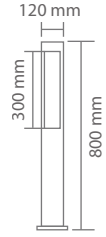

TR Regulus Alüminyum LED Bahçe Armatürleri
EN Regulus Aluminum LED Garden Fixtures

MADE IN
TÜRKİYE

Materyal: Alüminyum+Pleksi Glass / Statik Toz Boyalı
Material: Aluminum+Pleksi Glass / Static Powder Coated

KOD CODE	WATT	YÜKSEKLİK HEIGHT	CCT	FİYAT PRICE
AG43-04001	25 W	2000 mm	3000 K	580,00 USD

AC 220V
240V | 50-60
Hz | IP44 | 25°C
50°C

Materyal: Alüminyum+Pleksi Glass / Statik Toz Boyalı
Material: Aluminum+Pleksi Glass / Static Powder Coated

KOD CODE	WATT	YÜKSEKLİK HEIGHT	CCT	FİYAT PRICE
AG43-04212	18 W	800 mm	3000 K	265,00 USD

AC 220V
240V | 50-60
Hz | IP44 | 25°C
50°C

Materyal: Alüminyum+Pleksi Glass / Statik Toz Boyalı
Material: Aluminum+Pleksi Glass / Static Powder Coated

KOD CODE	WATT	YÜKSEKLİK HEIGHT	CCT	FİYAT PRICE
AG43-04112	18 W	500 mm	3000 K	242,00 USD

AC 220V
240V | 50-60
Hz | IP44 | 25°C
50°C

Materyal: Alüminyum+Pleksi Glass / Statik Toz Boyalı
Material: Aluminum+Pleksi Glass / Static Powder Coated

KOD CODE	DUY SOCKET	YÜKSEKLİK HEIGHT	MAX. WATT	BOYUTLAR DIMENSIONS	FİYAT PRICE
AG43-08012	E27	300 mm	60 W	10 X 10 X 30 (cm)	85,00 USD

IP44 | 25°C
50°C