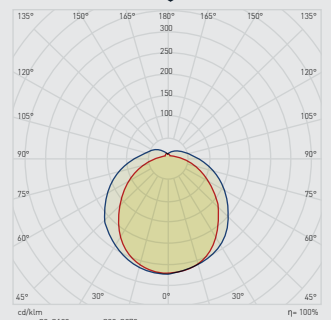

TR LED Projektörler
EN LED Floodlights

CE | ENEC | AC 220V 240V | 50-60 Hz | | CRI ≥80 | IP65 IP66 | 115° | 50,000h | | -20°C +45°C