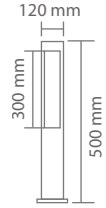

TR Regulus Alüminyum LED Bahçe Armatürleri
EN Regulus Aluminum LED Garden Fixtures

MADE IN
TÜRKİYE

Materyal: Alüminyum+Pleksi Glass / Statik Toz Boyalı
Material: Aluminum+Pleksi Glass / Static Powder Coated

KOD CODE	WATT	YÜKSEKLİK HEIGHT	CCT	FİYAT PRICE
AG43-04001	25 W	2000 mm	3000 K	580,00 USD

AC 220V
240V | 50-60
Hz | IP44 | 25°C
50°C

Materyal: Alüminyum+Pleksi Glass / Statik Toz Boyalı
Material: Aluminum+Pleksi Glass / Static Powder Coated

KOD CODE	WATT	YÜKSEKLİK HEIGHT	CCT	FİYAT PRICE
AG43-04212	18 W	800 mm	3000 K	265,00 USD

AC 220V
240V | 50-60
Hz | IP44 | 25°C
50°C

Materyal: Alüminyum+Pleksi Glass / Statik Toz Boyalı
Material: Aluminum+Pleksi Glass / Static Powder Coated

KOD CODE	WATT	YÜKSEKLİK HEIGHT	CCT	FİYAT PRICE
AG43-04112	18 W	500 mm	3000 K	242,00 USD

AC 220V
240V | 50-60
Hz | IP44 | 25°C
50°C

Materyal: Alüminyum+Pleksi Glass / Statik Toz Boyalı
Material: Aluminum+Pleksi Glass / Static Powder Coated

KOD CODE	DUY SOCKET	YÜKSEKLİK HEIGHT	MAX. WATT	BOYUTLAR DIMENSIONS	FİYAT PRICE
AG43-08012	E27	300 mm	60 W	10 X 10 X 30 (cm)	85,00 USD

IP44 | 25°C
50°C