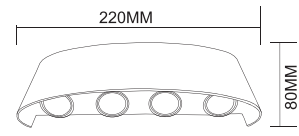

KOD CODE	WATT	CCT	LUMEN	KOLİ M. BOX P.	FİYAT PRICE
AH07-07301	8x1 W	3000 K	658 lm	X 24	28,00 USD

Gövde Rengi/Body Color: Siyah/Black