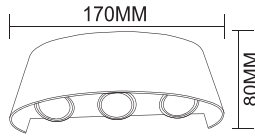

KOD CODE	WATT	CCT	LUMEN	KOLİ M. BOX P.	FİYAT PRICE
AH07-07201	6x1 W	3000 K	465 lm	X 24	20,50 USD

Gövde Rengi/Body Color: Siyah/Black