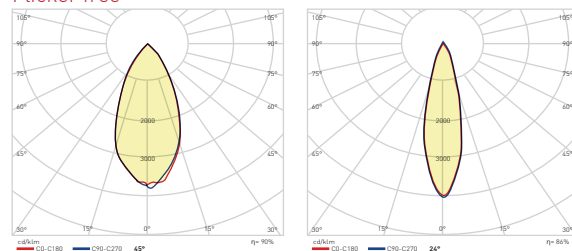

The body and driver box are of aluminium injection material and can be painted to the desired colour with textured electrostatic paint after surface treatments are done. The feeder socket is mono phase as a standard and can be produced as three-phase depending on the request. It is protected by anodized aluminium reflector and 3 mm tempered glass with high light transmission. It has homogeneous light distribution which does not cause hotspot with COB LED technology. It has a standard of 24 and 45 degree angle of outlet special production can be done specific to the project. The fabric textures and colours will look more vibrant and vital with highly efficient LEDs of 3000-4000-6500K 95 and above CRI suitable for store environment.

Flicker free