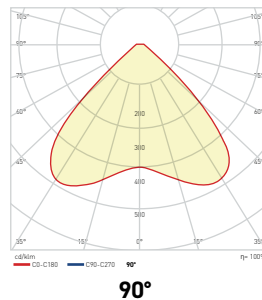

Farklı lens opsiyonlarımız mevcuttur. Lütfen iletişime geçiniz. Spor salonu uygulamaları için, dereceli montaj aparatı opsiyonu mevcuttur.

OSRAM LED
LUMILEDS | NICHIA
OSRAM Driver Industry Series | PHILIPS Driver