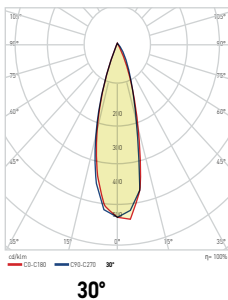

Farklı lens opsiyonlarımız mevcuttur. Lütfen iletişime geçiniz. Spor salonu uygulamaları için, dereceli montaj aparatı opsiyonu mevcuttur.

OSRAM LED
LUMILEDS | NICHIA
OSRAM Driver Industry Series | PHILIPS Driver