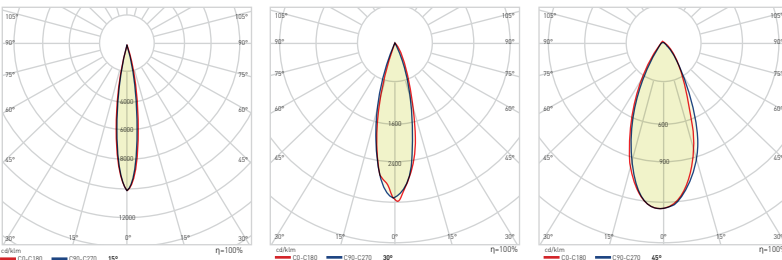

MADE IN
TÜRKİYE

CE | ENEC | AC 220V 240V | 50-60 Hz | IP67 | 80 lm/W | PF 0,60 | CRI ≥80 | 50,000h | -20°C +45°C