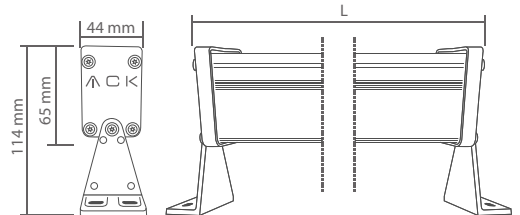

MADE IN
TÜRKİYE

CE | ENEC | AC 220V 240V | 50-60 Hz | IP67 | 80 lm/W | PF 0,60 | CRI ≥80 | 50,000h | -20°C +45°C