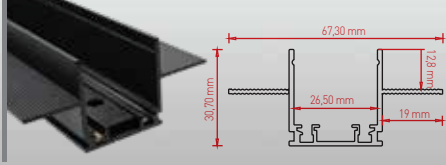

Slim U Series

Yeni Slim Series 48V LED Magnet Ray Armatürleri 48V Slim Series Magnetic LED Tracklights

%100 Aluminum

Siva Altı Alüminyum Ray
Recessed Aluminum Track