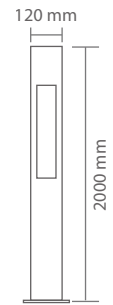

IP44 | -25°C
+50°C

TR Bella Alüminyum LED Bahçe Armatürleri
EN Bella Aluminum LED Garden Fixtures

MADE IN
TÜRKİYE

Materyal: Alüminyum+Pleksi Glass / Statik Toz Boyalı
Material: Aluminum+Pleksi Glass / Static Powder Coated

KOD CODE	WATT	YÜKSEKLİK HEIGHT	CCT	FİYAT PRICE
AG43-06001	30 W	2000 mm	3000 K	530,00 USD

AC 220V
240V | 50-60
Hz | IP44 | -25°C
+50°C