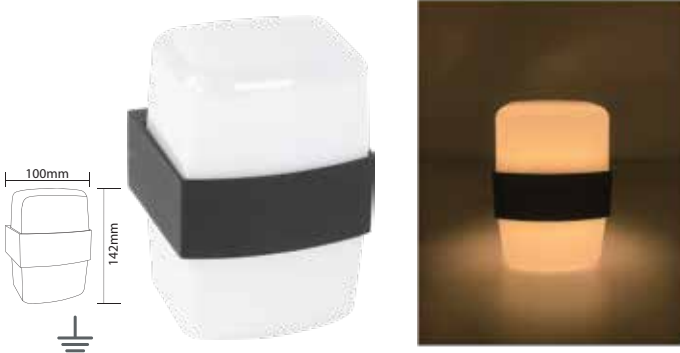

KOD CODE	WATT	CCT	LUMEN	KOLİ M. BOX P.	FİYAT PRICE
AH07-07701	2x6 W	3000 K	872 lm	X 8	36,00 USD

Gövde Rengi/Body Color: Siyah/Black