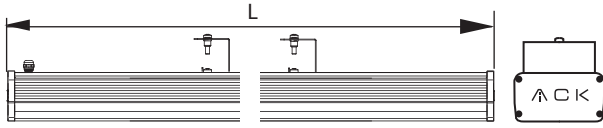

TR LED Yüksek Tavan Armatürü
EN LED Highbay Luminaire

MADE IN
TÜRKİYE